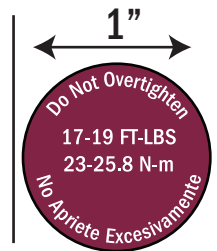

Saddle Sticker

PANTONE 216 C - Maroon, PANTONE Black C
Font Size - 8 pt, Label Diameter - 1",
Font Type - ITC Franklin Gothic Std, Medium Condensed
.004 White Polyester, 9472LE Adhesive
.001 Clear Polyester Overlay and Roll Form